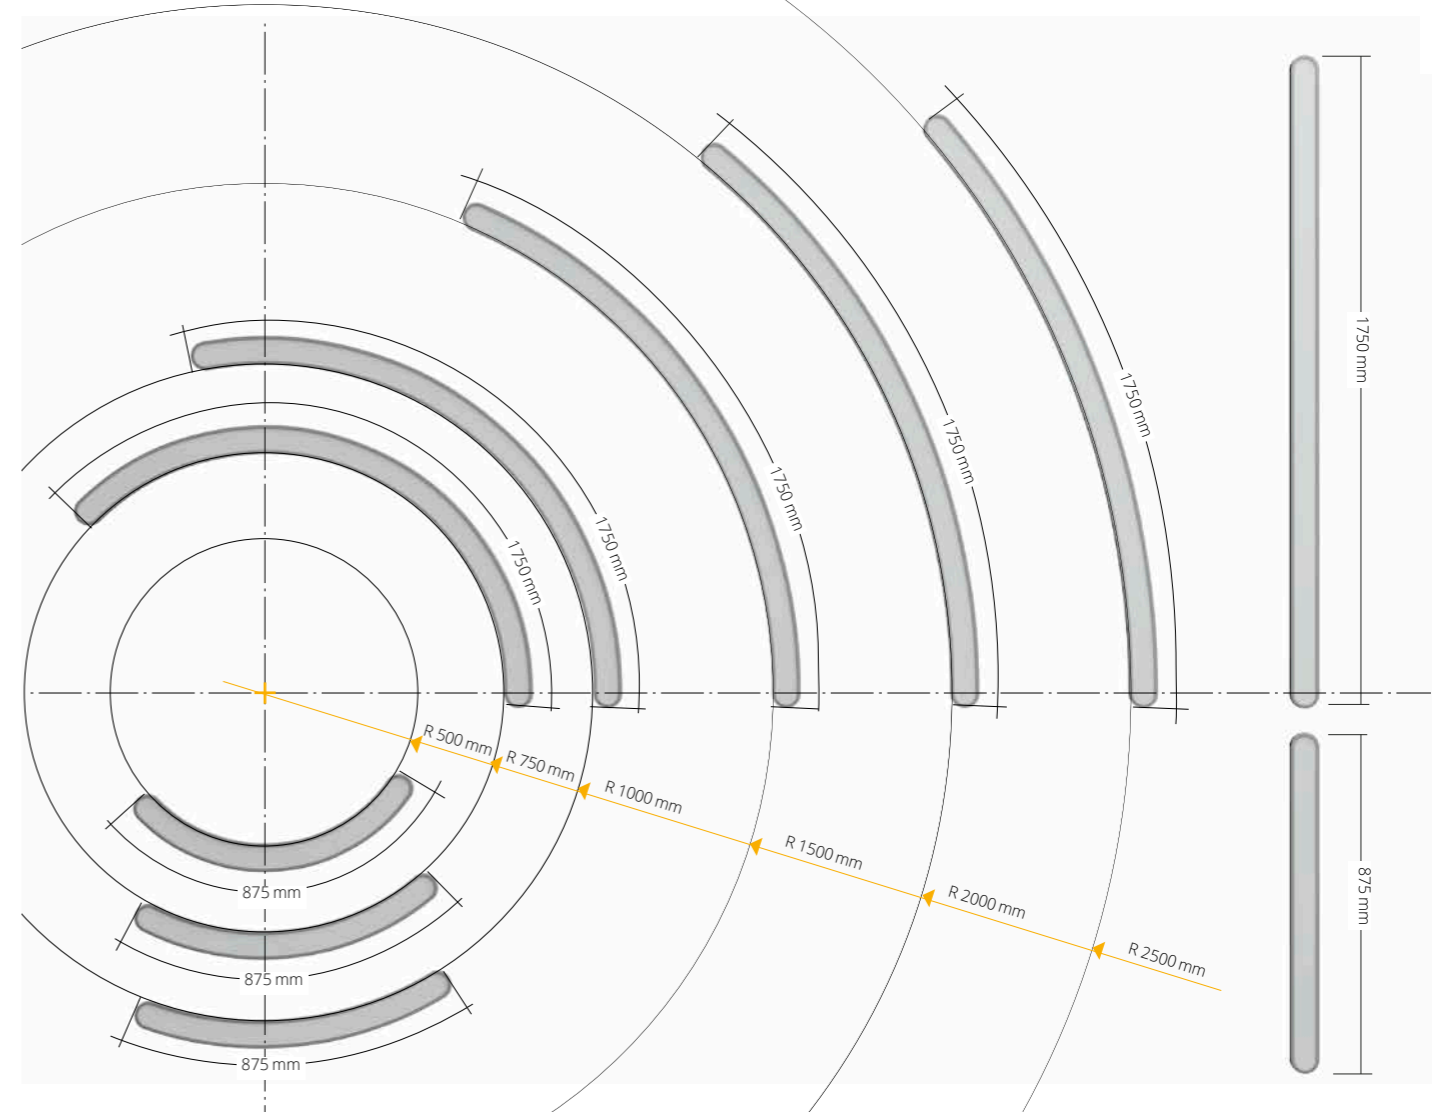

# Multiline S-C

Ceiling-mounted luminaire with direct light distribution; the optical system is equipped with SATINE diffuser as a standard

Přisazené svítidlo s přímým vyzařováním; optický systém standardně vybaven difuzorem SATINE

Anbauleuchte mit direkter Lichtabgabe; der optische Teil ist standardmäßig mit einem SATINE-Diffusor ausgestattet

The MULTILINE product family comes in 24 colours from RAL colour chart, the surface is treated with powder coating with shiny, matt or finely structured finish; other RAL colours are available upon request

Code ordering example **100.17.14.02.30.02.01** (Multiline 111 S-S | 875 | 25W | 1993 lm | 3000 K Ra80 | Satine | ADJUST)

For a more detailed technical specification and the full list of all variations please see page 396. The luminaires are available in 24 colours from RAL colour chart; other RAL colours are available upon request.